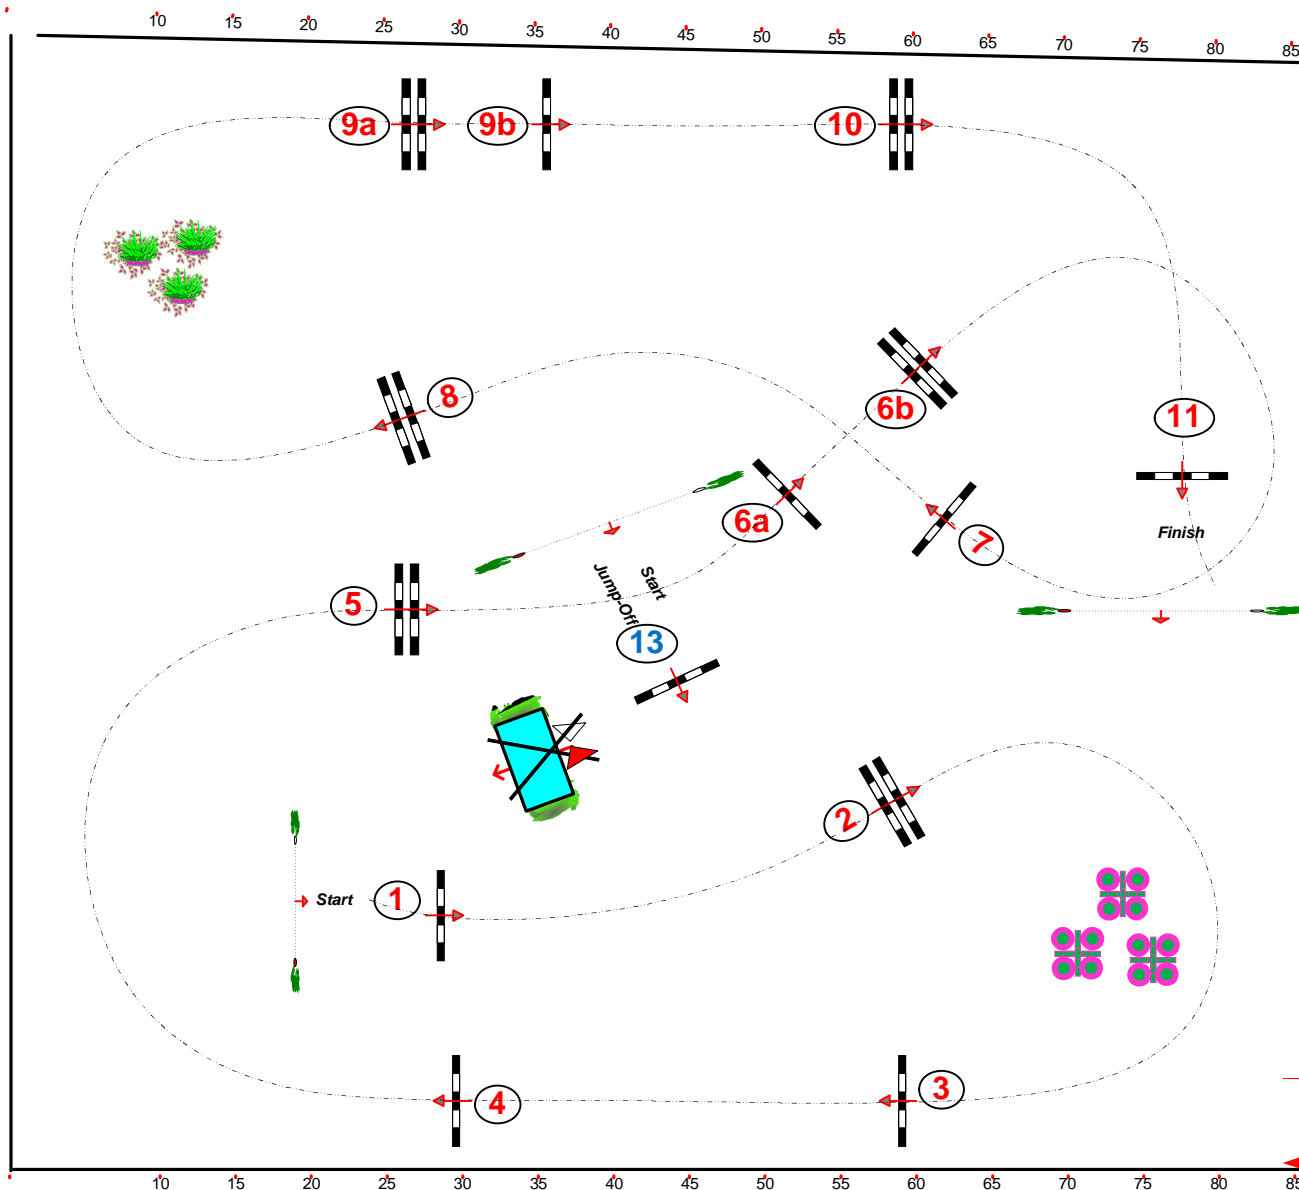

**CONCURSO INTERNACIONAL DE SALTO CSI*-CSIJ-CSICH LA
AURORA CENTRO ECUESTRE CUNE GUATEMALA FEBRERO 13
AL 18 DE 2018**

Class No.: 1 Y 2

Abierta Y Juveniles 1,10 mts

Immediate Jum-Off

miércoles, 14 de febrero de 2018

Start: 0:00

Class Specifications

Article: **238 2.2 FEI**
 Format: Immediate Jump-off
 Height: 1,10

Speed: 350 m/min

Length: 460 m
 Time Allowed: 79 sec
 Time Limit: 158 sec

1st Round: 1-11
 Efforts: 13
 Closed Efforts:
 Options:

Jump-Off:
13-7-8-9a+9b 10 Y 11

Length: 230 m
 Time Allowed: 40 sec
 Time Limit: 80 sec

2nd J/O:

Length: 0 m
 Time Allowed: 0 sec
 Time Limit: 0 sec

Course Designer: Javier Medrano (COL)
Jose Marroquin (GUATEMALA)
pistasmedrano42@gmail.com